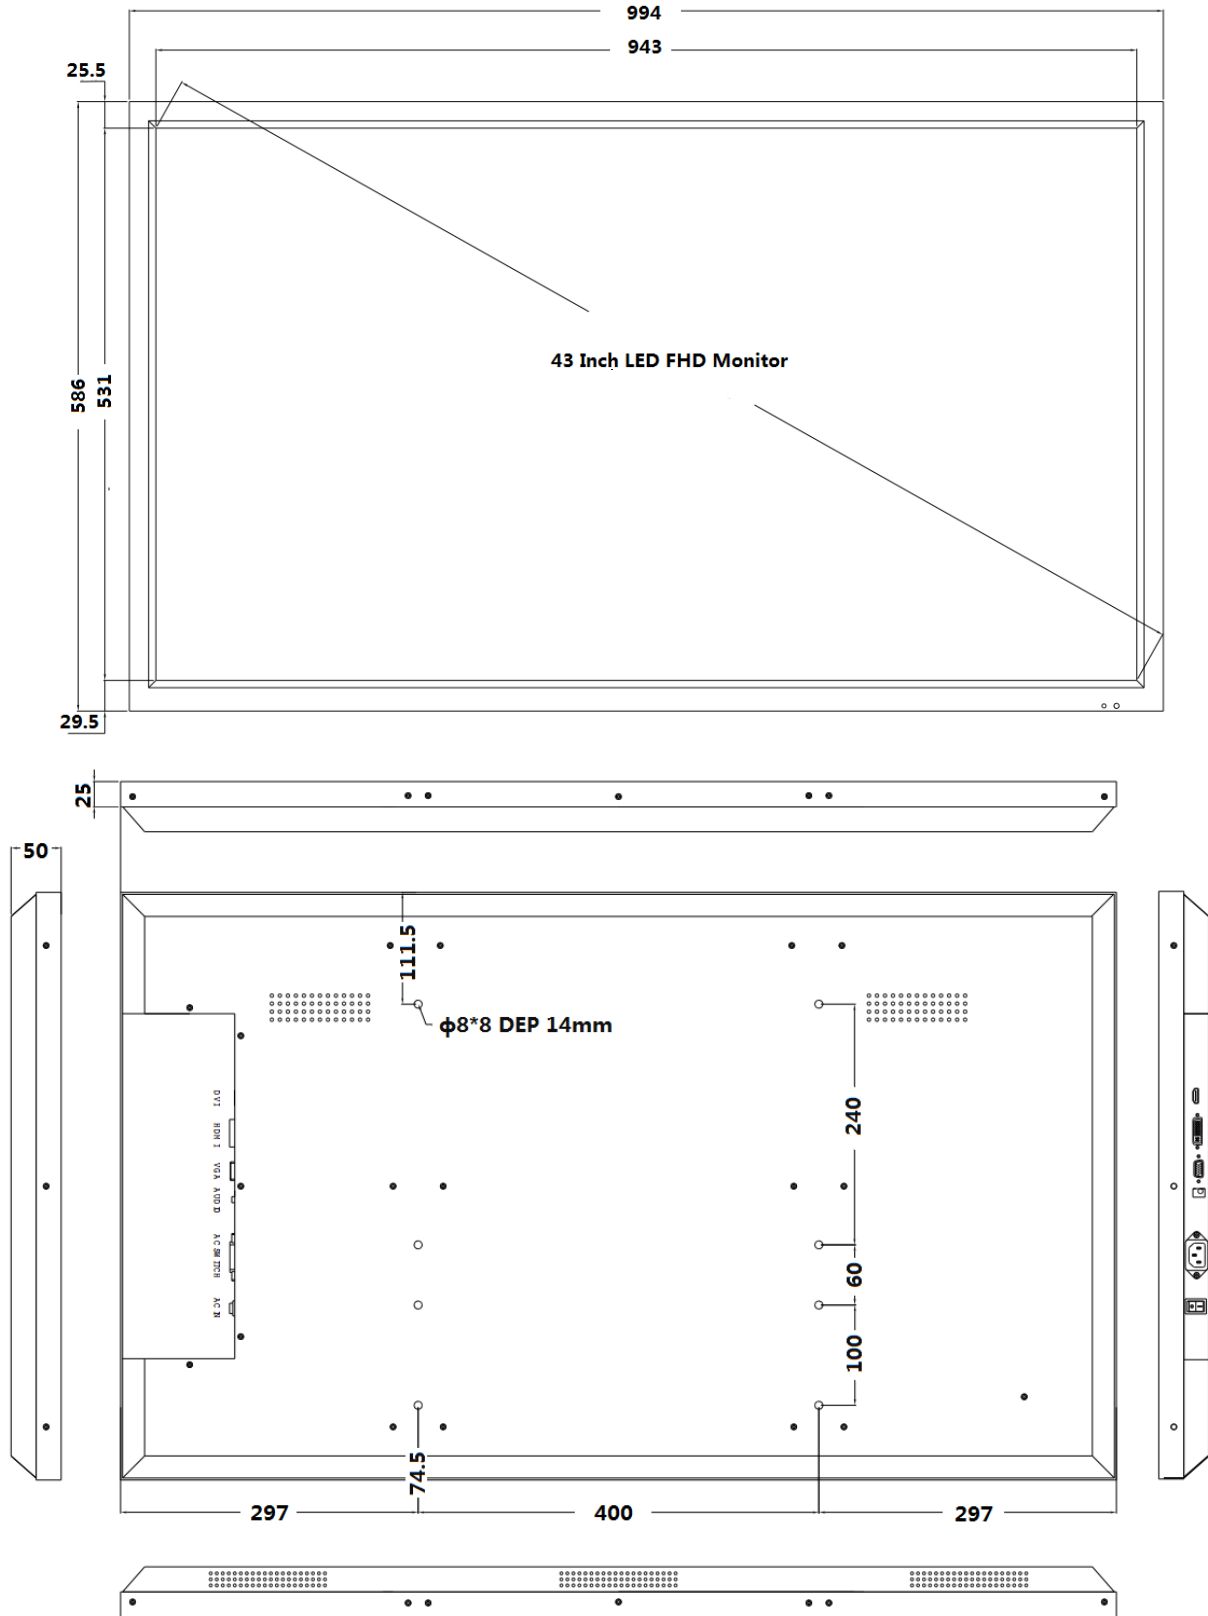

## Key Features

- Covered with Tamper-proof metal housing, no radiation
- LED backlight technology with full HD 1920×1080
- High fidelity digital processing, brilliant and vivid video
- Wide view of field:178°(H)/ 178°(V)
- User-friendly operation menu, which is simple to operate
- Lower power consumption and long life cycle
- Adaptively recognize signal
- VESA stand bracket
- Support abundant interfaces

## Specifications

Model	MW3243-E
<b>Display</b>	
Display Type:	LED Backlight
Screen Size	43"
Pixel Pitch(mm)	0.490 x 0.490
Max Resolution	1920×1080
Brightness	300 cd/m <sup>2</sup>
Contrast	1200:1
Response Time	8ms
color	16.7M
Viewing Angle	Horizontal 178°, Vertical 178°
<b>Interface</b>	
VGA	1
HDMI	1
DVI	1
Audio	1
<b>Audio</b>	
Audio Input	1, 3.5 mm mini-jack
Speaker	2×3W
<b>OSD</b>	
Multi- Language	12 (English, French, German, Italian, Simplified Chinese, Espanol, Portuguese, Russian,Korean,Nederlands,Turkic,PolSKI)
<b>Mounting</b>	
VESA	400×300 , 400×400
<b>General</b>	
Power supply	AC 100~240V, 50~60Hz
Consumption	<80 W(on) <1W(Standby)
Operation Temperature	0°C ~ 50 °C
Operating Humidity	10%~90% (No Condensation)
Storage Temperature	-10°C ~ 60°C
Storage Humidity	10%~90% (No Condensation)
Dimension (W×H×D)	994mm × 586 mm × 50 mm
Weight:	Net Weight: 18.2 Kg Cross Weight: 22.1Kg
<b>Accessory</b>	
Standard	HDMI cable, Power cable ,Remote control, Quick Guide
Optional	Hanging bracket, Pedestal

## Dimensions